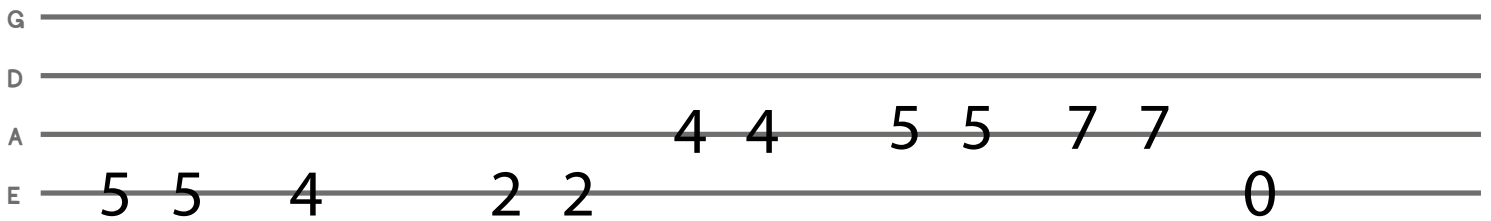

# Doe Maar - Sinds Een Dag Of Twee - Bass Tab

intro + verse

Pre-chorus

# Doe Maar - Sinds Een Dag Of Twee - Bass Tab

Guitar Tab for the first section:

Guitar strings: G, D, A, E

Tab: 3 3 3 3 3 3 3 3

## Chorus

Guitar Tab for the first chorus line:

Guitar strings: G, D, A, E

Tab: 5 2 0 5 2 0 5 5

Guitar Tab for the second chorus line:

Guitar strings: G, D, A, E

Tab: 5 2 0 5 2 0 5 5

Guitar Tab for the third chorus line:

## Solo

Guitar Tab for the solo section:

Guitar strings: G, D, A, E

Tab: 5 5 x12 1 1 x4 3 3 x4 5 5 1 1 3 3