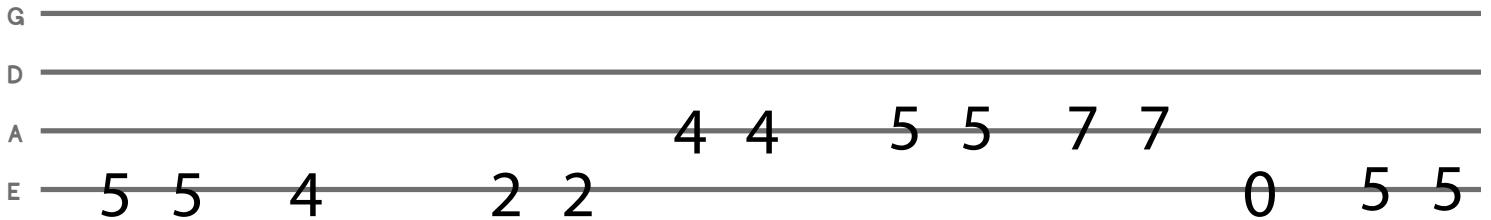

# Doe Maar - Sinds Een Dag Of Twee - Bass Tab

intro + verse

Pre-chorus

# Doe Maar - Sinds Een Dag Of Twee - Bass Tab

Guitar Tab for the first section:

Guitar strings: G, D, A, E

Tab: 3 3 3 3 3 3 3 3

## Chorus

Guitar Tab for the first chorus line:

Guitar strings: G, D, A, E

Tab: 5 2 0 5 2 0 5 5

Guitar Tab for the second chorus line:

Guitar strings: G, D, A, E

Tab: 5 2 0 5 2 0 5 5

Guitar Tab for the third chorus line:

## Solo

Guitar Tab for the solo section:

Guitar strings: G, D, A, E

Tab: 5 5 x12 1 1 x4 3 3 x4 5 5 1 1 3 3