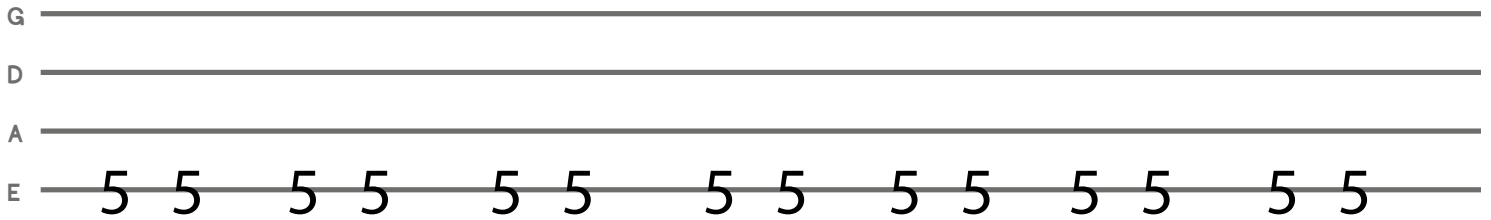

# Doe Maar - Sinds Een Dag Of Twee - Bass Tab

intro + verse

Pre-chorus

# Doe Maar - Sinds Een Dag Of Twee - Bass Tab

Guitar Tab for the first section:

Guitar strings: G, D, A, E

Tab: 3 3 3 3 3 3 3 3

## Chorus

Guitar Tab for the first chorus line:

Guitar strings: G, D, A, E

Tab: 5 2 0 5 2 0 5 5

Guitar Tab for the second chorus line:

Guitar strings: G, D, A, E

Tab: 5 2 0 5 2 0 5 5

Guitar Tab for the third chorus line:

## Solo

Guitar Tab for the solo section:

Guitar strings: G, D, A, E

Tab: 5 5 x12 1 1 x4 3 3 x4 5 5 1 1 3 3