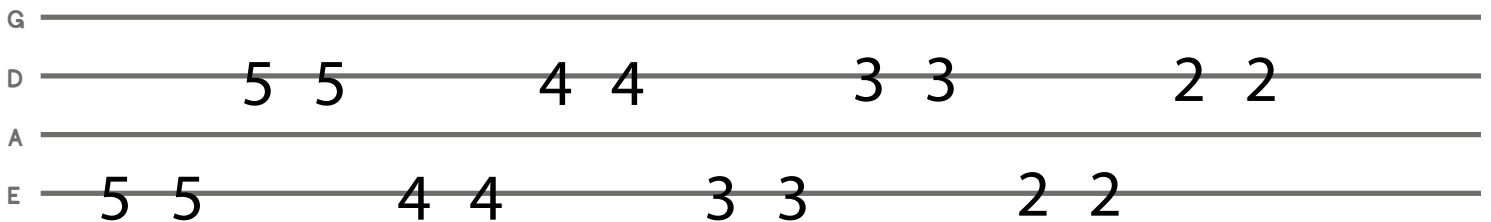

# Doe Maar - Sinds Een Dag Of Twee - Bass Tab

intro + verse

Pre-chorus

# Doe Maar - Sinds Een Dag Of Twee - Bass Tab

Guitar Tab for the first section:

Guitar strings: G, D, A, E

Tab: 3 3 3 3 3 3 3 3

## Chorus

Guitar Tab for the first chorus line:

Guitar strings: G, D, A, E

Tab: 5 2 0 5 2 0 5 5

Guitar Tab for the second chorus line:

Guitar strings: G, D, A, E

Tab: 5 2 0 5 2 0 5 5

Guitar Tab for the third chorus line:

## Solo

Guitar Tab for the solo section:

Guitar strings: G, D, A, E

Tab: 5 5 x12 1 1 x4 3 3 x4 5 5 1 1 3 3