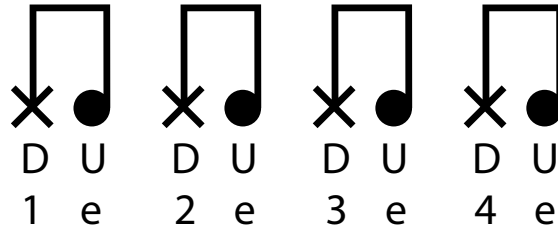

Rancid - Time Bomb

Intro:

Bmin E

Verse:

Bmin E

Chorus

A D E D

Guitar solo

Bmin E

Keys solo

A D E D

Song Order

Intro

Verse x4

Chorus x2

Verse x4

Chorus x2

Verse x4

Chorus x2

Solo Guitar

Solo Keys

Verse x4

Chorus x4

Intro

Rancid - Time Bomb

Verses

Chorus

Rancid - Time Bomb

Ska Rhythm

Guitar Solo

Pre and post-solo chords. Before the guitar solo they quickly build on a couple of E chords. After the hit some accents on the E and D before going back to the verse