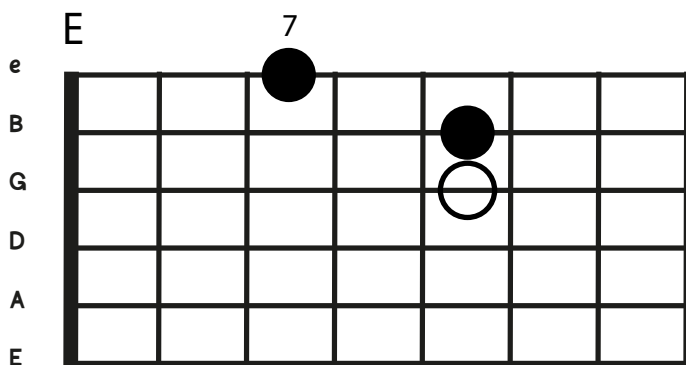

Rancid - Time Bomb

Intro:

Bmin E

Verse:

Bmin E

Chorus

A D E D

Guitar solo

Bmin E

Keys solo

A D E D

Song Order

Intro

Verse x4

Chorus x2

Verse x4

Chorus x2

Verse x4

Chorus x2

Solo Guitar

Solo Keys

Verse x4

Chorus x4

Intro

Rancid - Time Bomb

Verses

Chorus

Rancid - Time Bomb

Ska Rhythm

Guitar Solo

Pre and post-solo chords. Before the guitar solo they quickly build on a couple of E chords. After the hit some accents on the E and D before going back to the verse