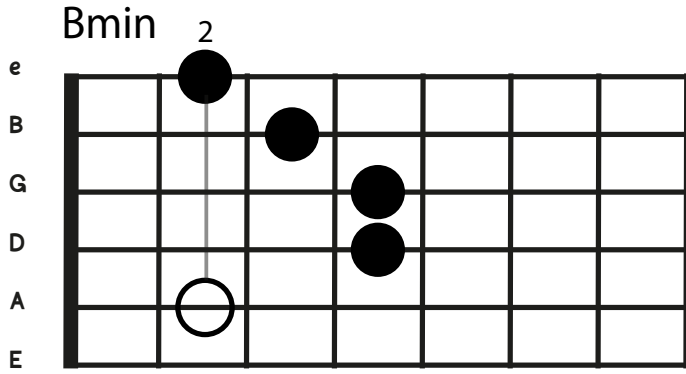

Rancid - Time Bomb

Intro:

Bmin E

Verse:

Bmin E

Chorus

A D E D

Guitar solo

Bmin E

Keys solo

A D E D

Song Order

Intro

Verse x4

Chorus x2

Verse x4

Chorus x2

Verse x4

Chorus x2

Solo Guitar

Solo Keys

Verse x4

Chorus x4

Intro

Rancid - Time Bomb

Verses

Chorus

Rancid - Time Bomb

Ska Rhythm

Guitar Solo

Pre and post-solo chords. Before the guitar solo they quickly build on a couple of E chords. After the hit some accents on the E and D before going back to the verse