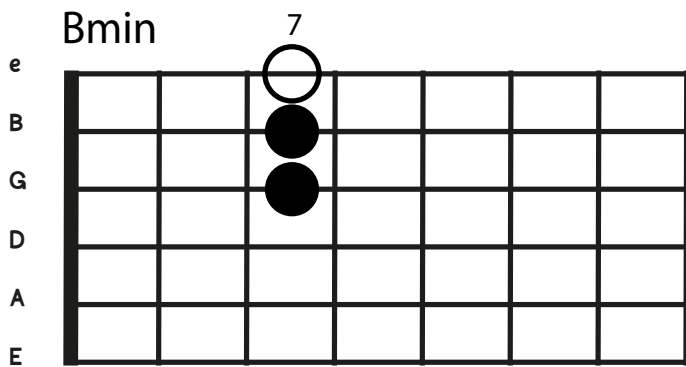

Intro

Rancid - Time Bomb

Verses

Chorus