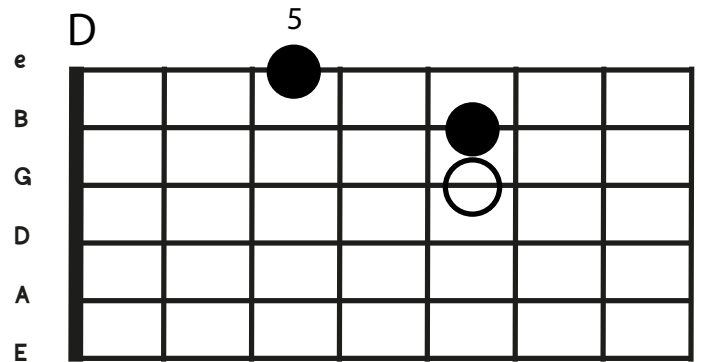

Rancid - Time Bomb

Intro:

Bmin E

Verse:

Bmin E

Chorus

A D E D

Guitar solo

Bmin E

Keys solo

A D E D

Song Order

Intro

Verse x4

Chorus x2

Verse x4

Chorus x2

Verse x4

Chorus x2

Solo Guitar

Solo Keys

Verse x4

Chorus x4

Intro

Rancid - Time Bomb

Verses

Chorus

Rancid - Time Bomb

Ska Rhythm

Guitar Solo

Pre and post-solo chords. Before the guitar solo they quickly build on a couple of E chords. After the hit some accents on the E and D before going back to the verse