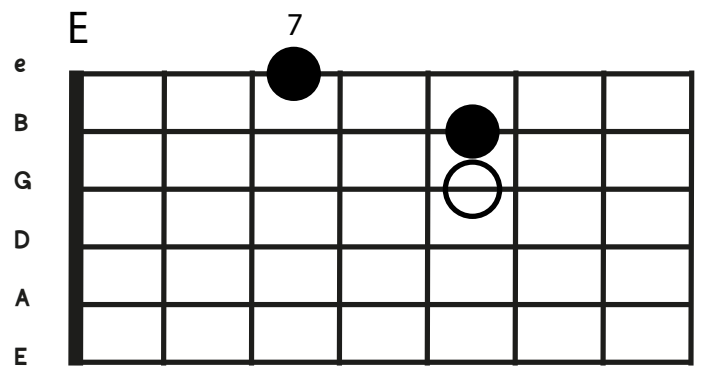

Rancid - Time Bomb

Intro:

Bmin E

Verse:

Bmin E

Chorus

A D E D

Guitar solo

Bmin E

Keys solo

A D E D

Song Order

Intro

Verse x4

Chorus x2

Verse x4

Chorus x2

Verse x4

Chorus x2

Solo Guitar

Solo Keys

Verse x4

Chorus x4

Intro

Rancid - Time Bomb

Verses

Chorus

Rancid - Time Bomb

Ska Rhythm

Guitar Solo

Pre and post-solo chords. Before the guitar solo they quickly build on a couple of E chords. After the hit some accents on the E and D before going back to the verse