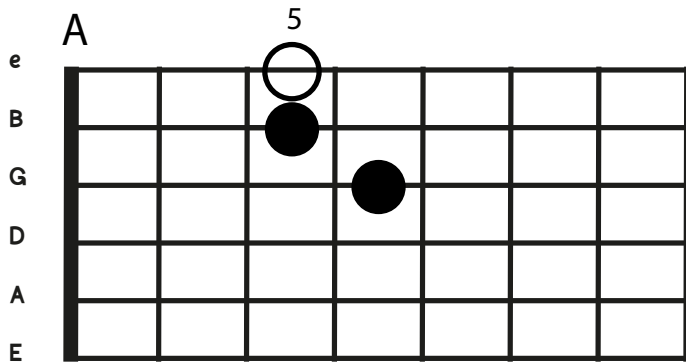

Rancid - Time Bomb

Intro:

Bmin E

Verse:

Bmin E

Chorus

A D E D

Guitar solo

Bmin E

Keys solo

A D E D

Song Order

Intro

Verse x4

Chorus x2

Verse x4

Chorus x2

Verse x4

Chorus x2

Solo Guitar

Solo Keys

Verse x4

Chorus x4

Intro

Rancid - Time Bomb

Verses

Chorus

Rancid - Time Bomb

Ska Rhythm

Guitar Solo

Pre and post-solo chords. Before the guitar solo they quickly build on a couple of E chords. After the hit some accents on the E and D before going back to the verse