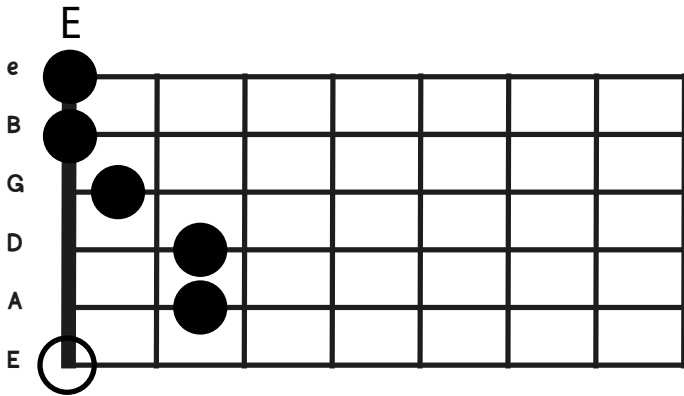

Rancid - Time Bomb

Intro:

Bmin E

Verse:

Bmin E

Chorus

A D E D

Guitar solo

Rancid - Time Bomb

Verses

Chorus

Rancid - Time Bomb

Ska Rhythm

Guitar Solo

Pre and post-solo chords. Before the guitar solo they quickly build on a couple of E chords. After the hit some accents on the E and D before going back to the verse